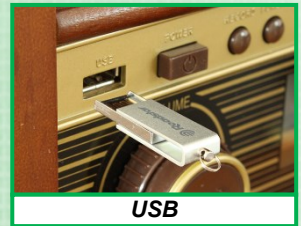

DAB+
Digital Audio Broadcasting

Bluetooth

CASSETTE

CD

USB

AUX-IN

HOME AUDIO

HIF-1993D+BT

WOODEN RETRO STYLE DAB / DAB+ / FM
RADIO WITH 33-45-78 RPM TURNTABLE,
CD-MP3, CASSETTE, BLUETOOTH, USB AND
AUX-IN.

CD PLAYER

Loader type	Front Drawer
Electronic Shock Protection	
Compressed audio playback	MP3
Disc support	CD-CDR-CDRW
Auto ID3 tag detection	
MP3 search by	Track
Data rate system	
Fast forward / reverse	•
Track search	•
Intro scan	
Random play	•
Repeat track / album	•
Program function	•