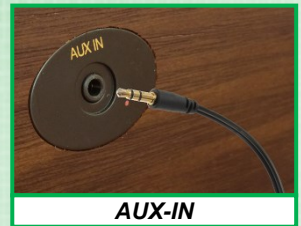

DAB+
Digital Audio Broadcasting

Bluetooth

CASSETTE

CD

USB

AUX-IN

HOME AUDIO

HIF-1993D+BT

WOODEN RETRO STYLE DAB / DAB+ / FM
RADIO WITH 33-45-78 RPM TURNTABLE,
CD-MP3, CASSETTE, BLUETOOTH, USB AND
AUX-IN.

CD PLAYER

Loader type	Front Drawer
Electronic Shock Protection	
Compressed audio playback	MP3
Disc support	CD-CDR-CDRW
Auto ID3 tag detection	
MP3 search by	Track
Data rate system	
Fast forward / reverse	•
Track search	•
Intro scan	
Random play	•
Repeat track / album	•
Program function	•

TUNER

Tuner type	Digital
Ranges (band)	DAB / DAB+ / FM
RDS system / Radiotext	•
Preset stations	20
Stereo / Mono selector	(Stereo)
Automatic tuning	•
Manual tuning	•

CASSETTE

Cassette deck	•
Cassette mechanism	Autostop
Automatic Level Control (ALC)	
One Touch Recording (OTR)	
Built-in microphone	